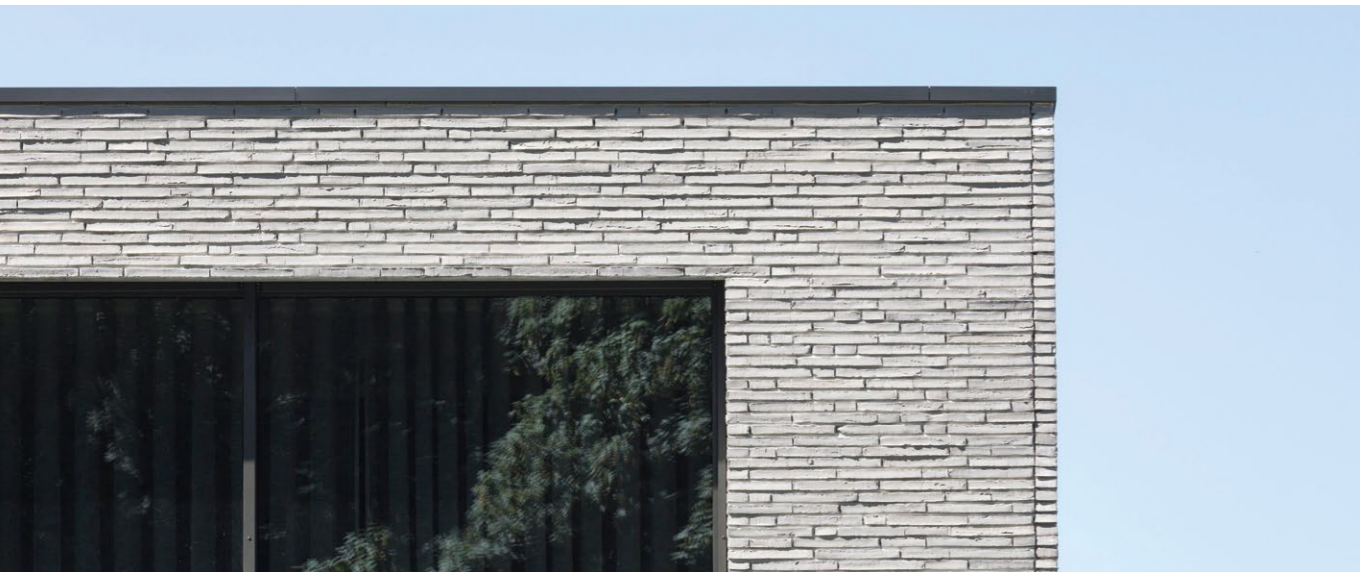

JOSEPH BRICKS

**Designed
to stand out**

The right brick adds style and identity to your brickwork.

At Joseph Bricks, we are convinced of this. Our new range of bricks offers a comprehensive palette of creative possibilities. Give your project a unique and characteristic look. And bring your design to life.

↑↗ J. Adams
↓↘ Franklin

Take your design to the next level with smoked facing bricks; an exclusive brick with distinct architectural expression and identity. Play with shapes, structures and patterns to create a distinctive and impactful design.